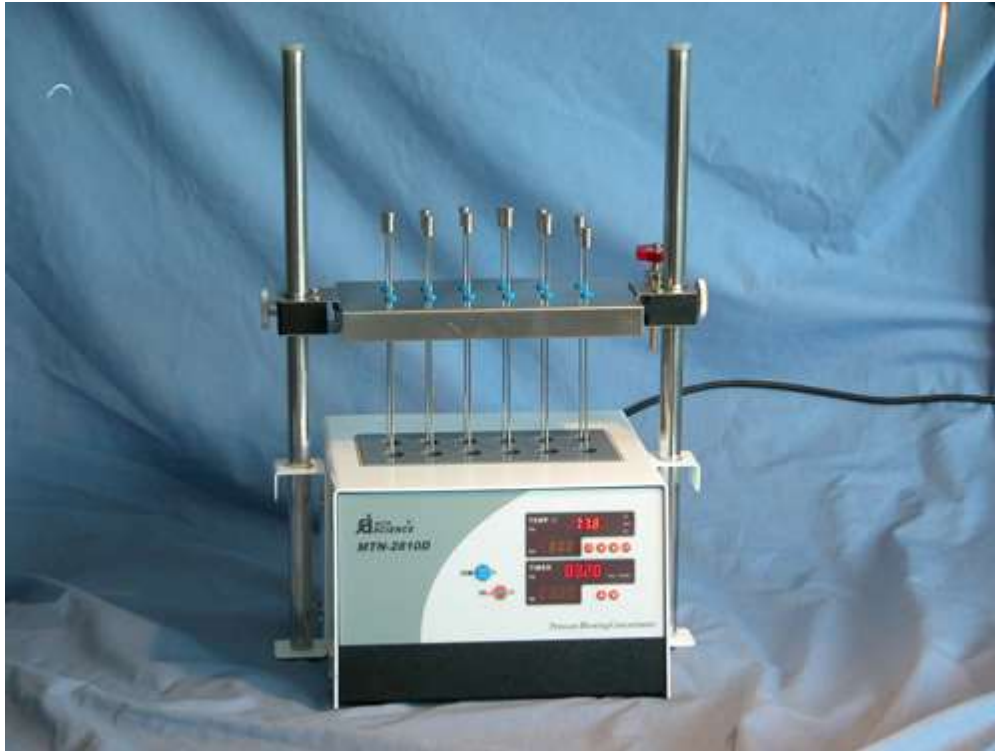

MTN-2810D

TYPE: MTN-2810D-8/12

TEMPERATURE RANGE AMBIENT : +5°C~300°C

TEMPERATURE UNIFORMITY : $\pm 0.1^{\circ}\text{C}$

POWER-OFF TEMP. : Choose as your requirement

DEVIATION TEMP. : Choose as your requirement

TIMER RANGE : 10MIN~99HR59MIN

NUMBLE OF HOLES : 8/12

HEATING POWER : 1350W

HEATED ZONE(MM) : 210WX95HX150L(STANDARD SIZE)

Dimensions(mm) : 268WX230LX165H

Temperature : 5°C~35°C

Power(VAC,Hz) : 220V/50Hz